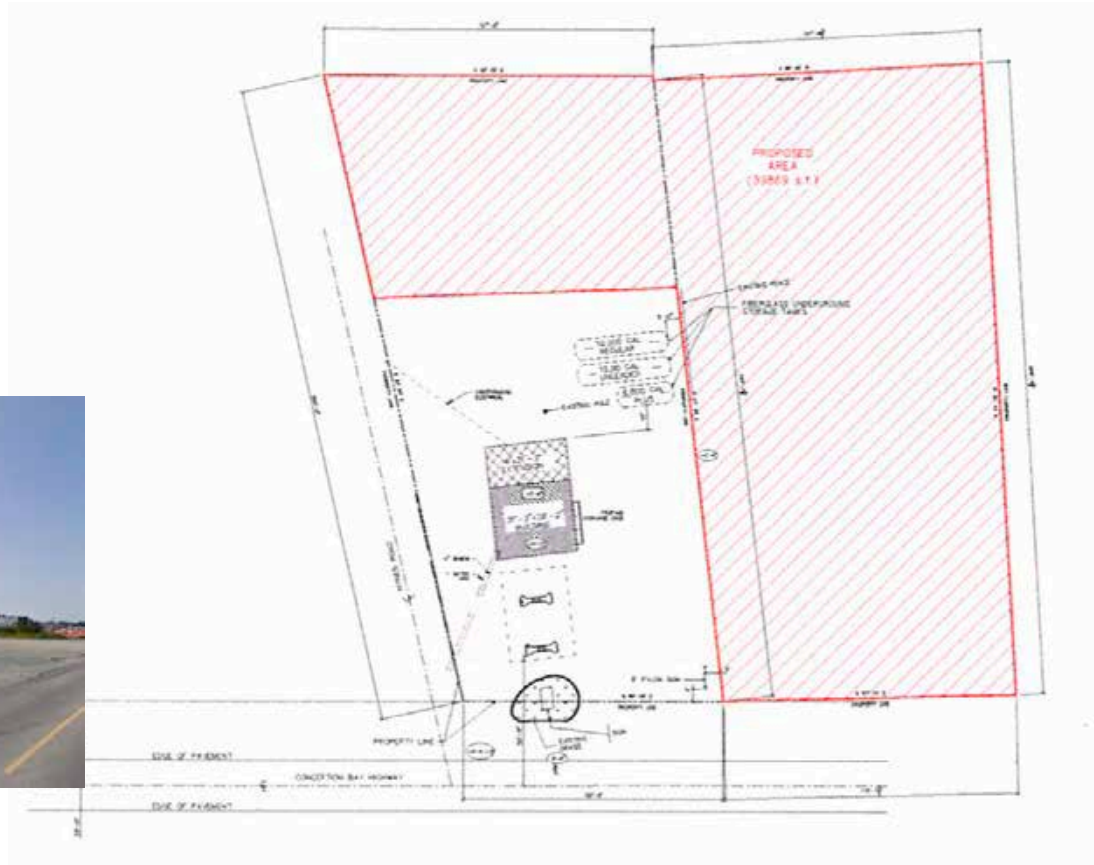

Conception Bay South, NL

883-885 Conception Bay Highway

Property Highlights

- On the highway connecting many towns of greater Conception Bay South
- Great tourist destination
- 20 minutes to St. John's
- Minutes from the coastline

Conception Bay South, NL

883-885 Conception Bay Highway

Project Details

Site Area: 39, 869 Sq. ft.

Population

Population:	21,966
Median Age:	38.3
Median Income:	\$56,157

Tenants of our properties include:

BMO, Subway, McDonald's, Tim Hortons, Canadian Tire, Dunkin' Donuts, Carquest, Dairy Queen, Circle K, A&W, Quizno's, Rogers, NL Liquor Corporation, Coast Tire & Auto, Thrifty Car Rental, Canada Post, Couche-Tard, Hogan Tire, CAT Scale, TD Bank, Harvey's, Pharmasave, Sleep Country, Pita Pit